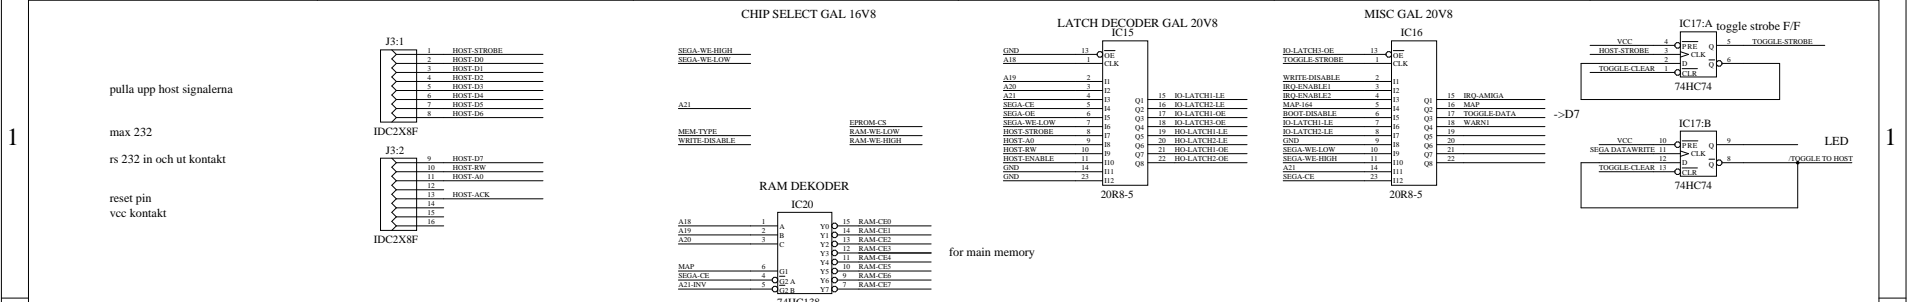

Title NANOSEGA DEVELOPMENT SYSTEM		
Size A2	Number	Rev 2
Date	Drawn by	
Filename	Sheet of	

fixa byggn fr olika antal maplen

Title			
Size	Number	Rev	
Date		Drawn by	
Filename		Sheet of	

Title			SEGA HOST INTERFACE		
Size	Number	Rev			
A4		1			
Date	Drawn by				
Filename	Sheet	of			

Title			
Size	Number	Rev	
A2			
Date	Drawn by		
Filename	Sheet of		

A B C D E F

Title			
Size	Number	Rev	
A2			
Date	Drawn by		
Filename	Sheet	of	