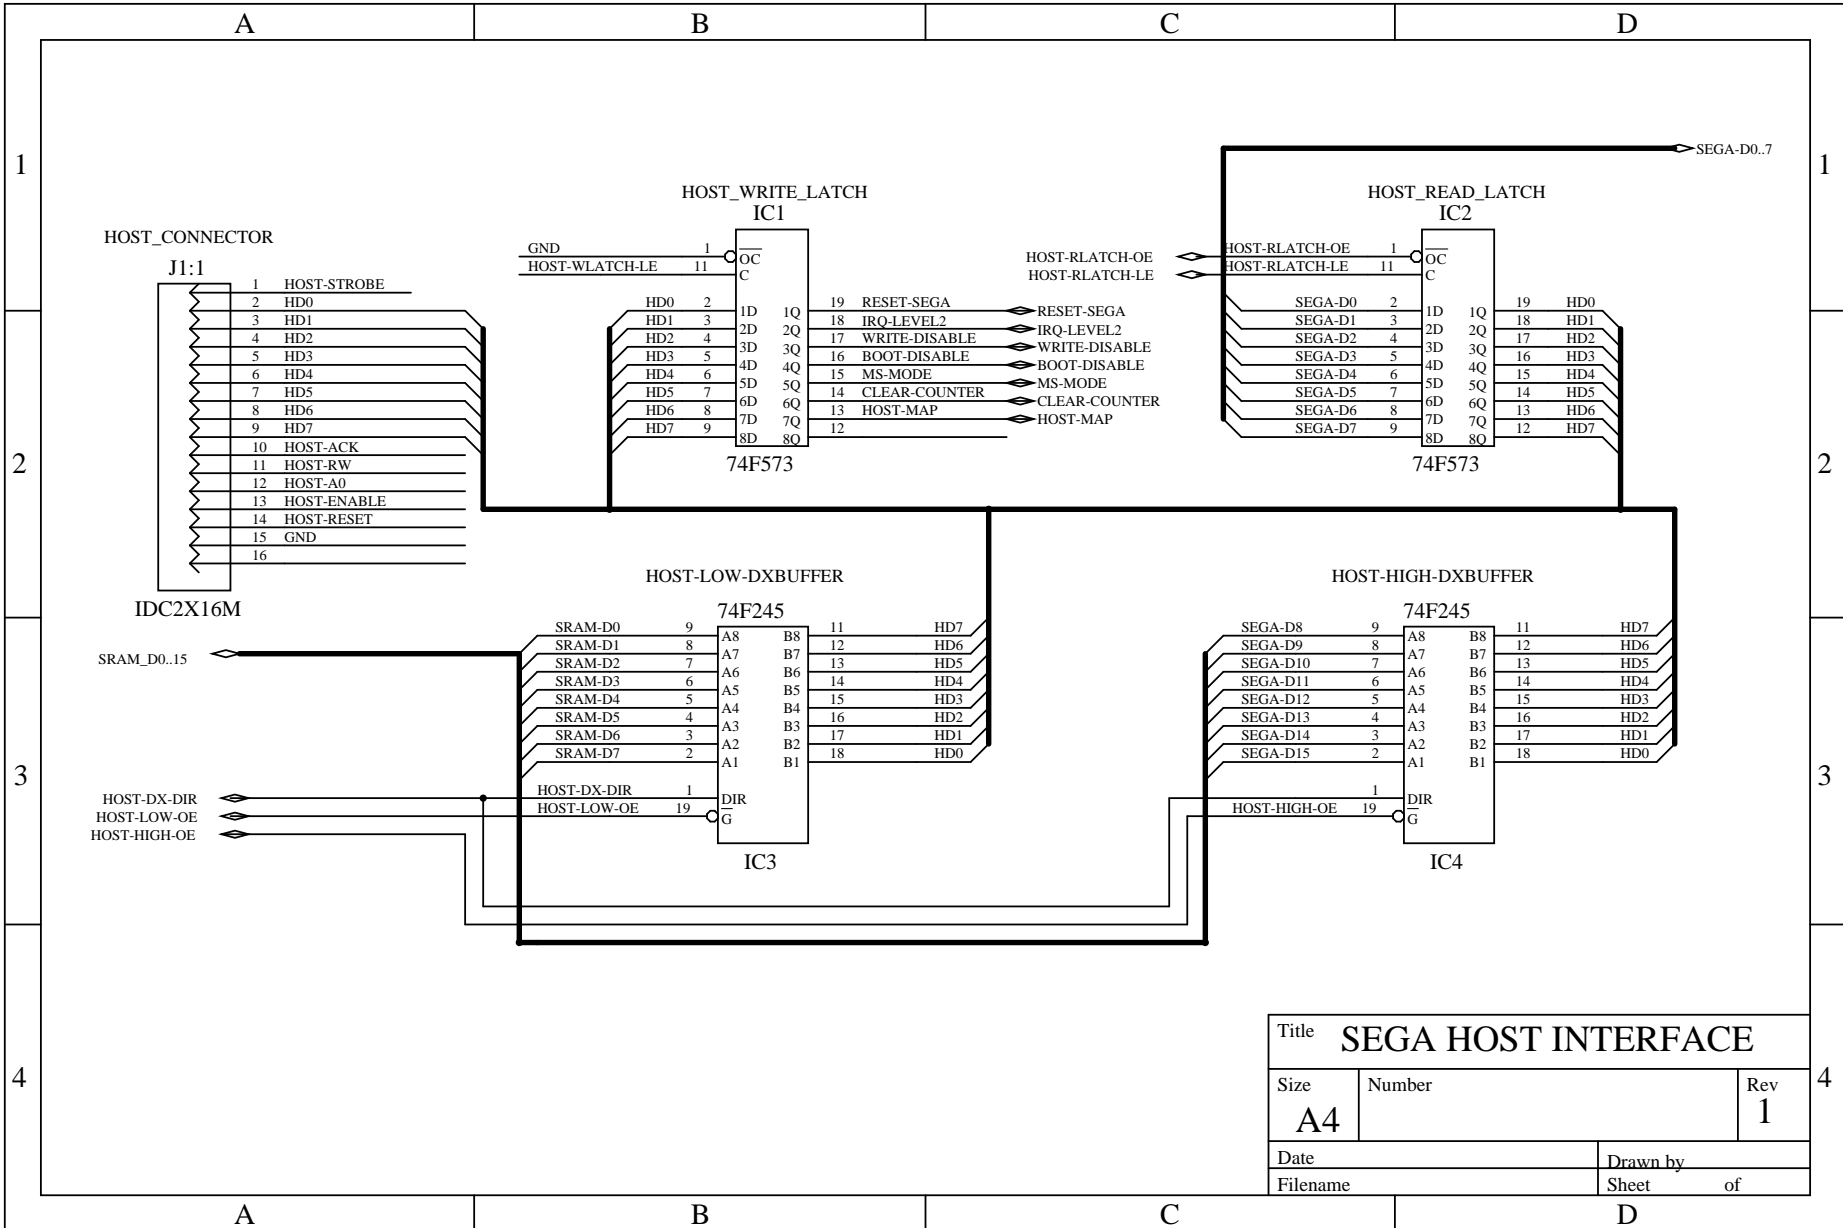

Title NANOSEGA DEVELOPMENT SYSTEM		
Size A2	Number	Rev 2
Date	Drawn by	
Filename	Sheet of	

fixa byggn fr olika antal maplen

Title			
Size	Number	Rev	
Date		Drawn by	
Filename		Sheet of	

Title			SEGA HOST INTERFACE		
Size	Number	Rev			
A4		1			
Date	Drawn by				
Filename	Sheet	of			

Title			
Size	Number	Rev	
A2			
Date	Drawn by		
Filename	Sheet of		

A B C D E F

Title			
Size	Number	Rev	
A2			
Date	Drawn by		
Filename	Sheet	of	